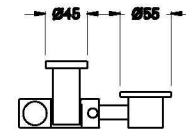

Brodware

CITY PLUS HANDSHOWER SLIDER SET

1.9734.00.0.XX

PRODUCT DIMENSIONS:

Front view

Side view:

Top view:

XX suffix indicates finish – SEE WEBSITE FOR COLOUR CODE
Dimensions subject to change without notice
All dimensions are approximate
A = approximate distance
Copyright ©Brodware 2021