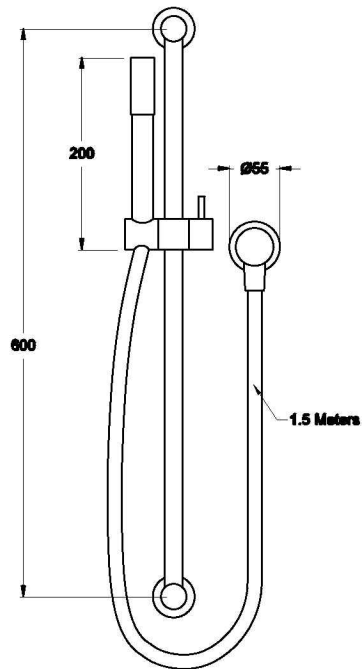

Brodware

CITY PLUS HANDSHOWER SLIDER SET

1.9734.00.0.XX

PRODUCT DIMENSIONS:

Front view

Side view:

Top view:

XX suffix indicates finish – SEE WEBSITE FOR COLOUR CODE
Dimensions subject to change without notice
All dimensions are approximate
A = approximate distance
Copyright ©Brodware 2021