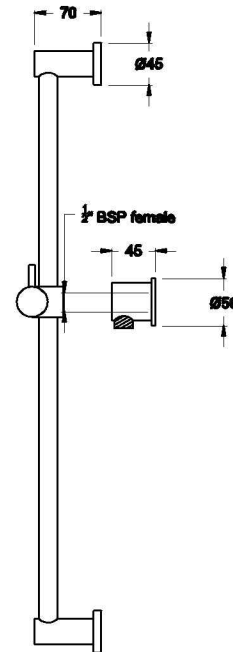

Brodware

CITY PLUS HANDSHOWER SLIDER SET

1.9734.00.0.XX

PRODUCT DIMENSIONS:

Front view

Side view:

Top view:

XX suffix indicates finish – SEE WEBSITE FOR COLOUR CODE
Dimensions subject to change without notice
All dimensions are approximate
A = approximate distance
Copyright ©Brodware 2021