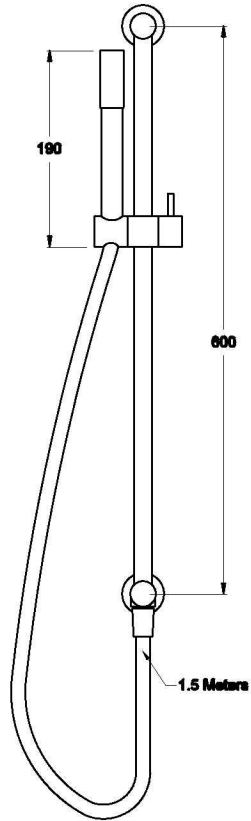

## CITY PLUS HANDSHOWER SLIDER SET

1.9734.04.0.XX

### PRODUCT DIMENSIONS:

Front view

Side view:

Top view:

Note: bottom inlet feed requires  $\frac{1}{2}$ " BSP male thread in wall

XX suffix indicates finish – SEE WEBSITE FOR COLOUR CODE  
Dimensions subject to change without notice  
All dimensions are approximate  
A = approximate distance  
Copyright ©Brodware 2021