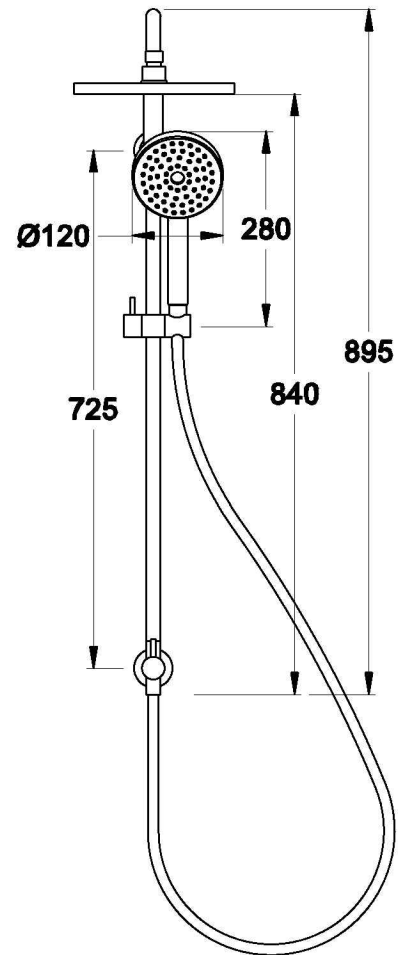

CITY PLUS SHOWER SET WITH MULTI-FUNCTION HANDSHOWER

1.9723.06.0.XX

PRODUCT DIMENSIONS:

Front view

Side view:

Top view:

Note: top inlet feed required 1/2 inch BSP male thread in wall