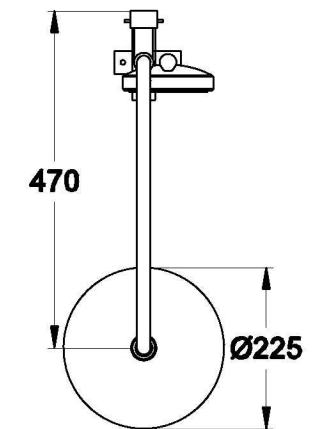

CITY PLUS SHOWER SET WITH MULTI-FUNCTION HANDSHOWER

1.9723.06.0.XX

PRODUCT DIMENSIONS:

Front view

Side view:

Top view:

Note: top inlet feed required 1/2 inch BSP male thread in wall