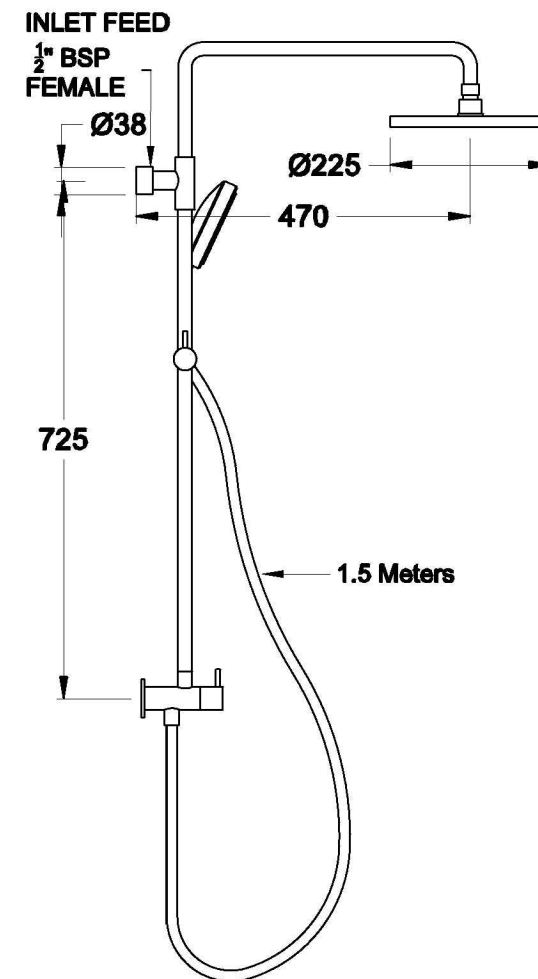

CITY PLUS SHOWER SET WITH MULTI-FUNCTION HANDSHOWER

1.9723.06.0.XX

PRODUCT DIMENSIONS:

Front view

Side view:

Top view:

Note: top inlet feed required 1/2 inch BSP male thread in wall