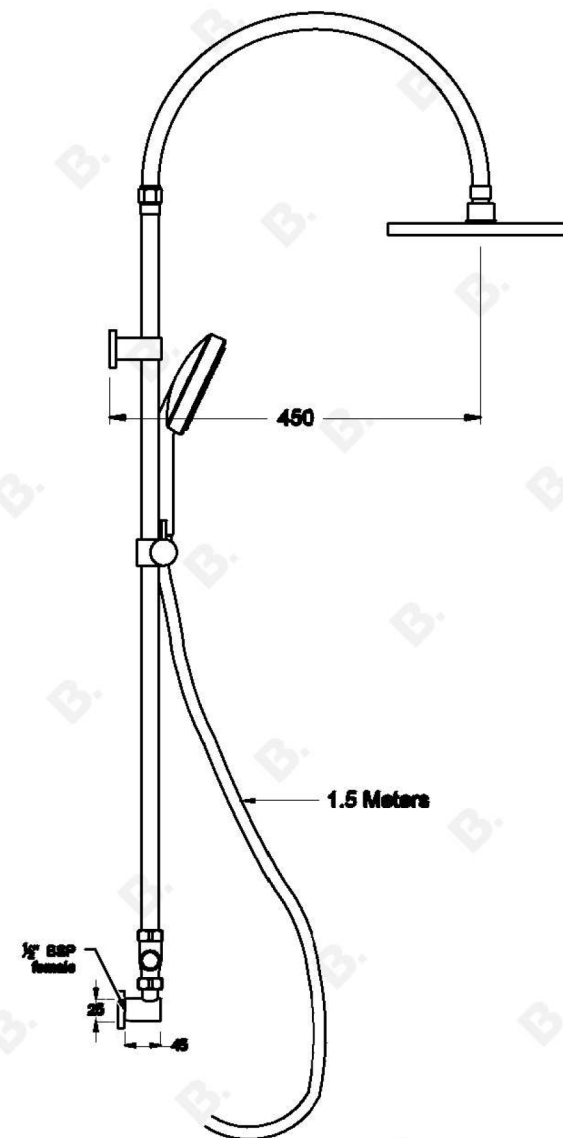

CITY PLUS EXPOSED SHOWER SET WITH 225MM ROSE AND MULTI-FUNCTION HANSHOWER

1.9723.03.0.XX

PRODUCT DIMENSIONS:

Front view:

Side view:

Top view:

Note: bottom inlet feed requires $\frac{1}{2}$ " BSP male thread in wall

XX suffix indicated finish
Specifications and design subject to change without notice
All dimensions are approximate
A Approximate distance
Copyright © Brodware 2020