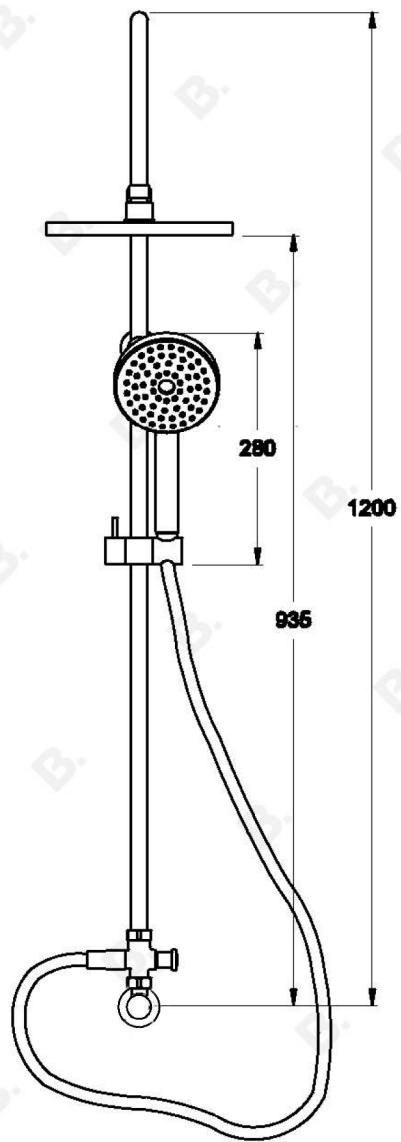

CITY PLUS EXPOSED SHOWER SET WITH 225MM ROSE AND MULTI-FUNCTION HANSHOWER

1.9723.03.0.XX

PRODUCT DIMENSIONS:

Front view:

Side view:

Top view:

Note: bottom inlet feed requires $\frac{1}{2}$ " BSP male thread in wall

XX suffix indicated finish
Specifications and design subject to change without notice
All dimensions are approximate
A Approximate distance
Copyright © Brodware 2020