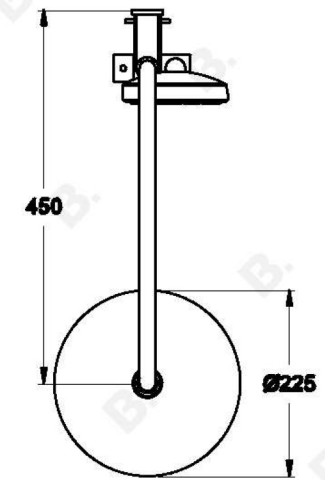

CITY PLUS EXPOSED SHOWER SET WITH 225MM ROSE AND MULTI-FUNCTION HANSHOWER

1.9723.03.0.XX

PRODUCT DIMENSIONS:

Front view:

Side view:

Top view:

Note: bottom inlet feed requires $\frac{1}{2}$ " BSP male thread in wall

XX suffix indicated finish
Specifications and design subject to change without notice
All dimensions are approximate
A Approximate distance
Copyright © Brodware 2020