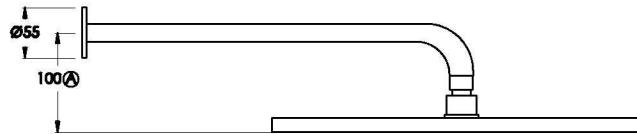

## CITY PLUS 400MM SHOWER ROSE AND ARM

1.9711.40.0.XX

### PRODUCT DIMENSIONS:

Front view

Side view:

Topview:

XX suffix indicates finish – SEE WEBSITE FOR COLOUR CODE  
Dimensions subject to change without notice  
All dimensions are approximate  
A = approximate distance  
Copyright ©Brodware 2021