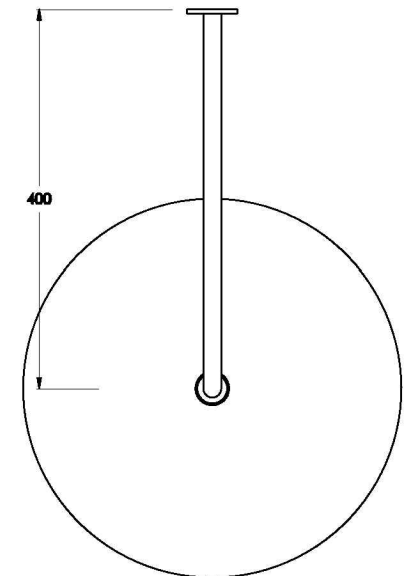

## CITY PLUS 400MM SHOWER ROSE AND ARM

1.9711.40.0.XX

### PRODUCT DIMENSIONS:

Front view

Side view:

Topview:

XX suffix indicates finish – SEE WEBSITE FOR COLOUR CODE  
Dimensions subject to change without notice  
All dimensions are approximate  
A = approximate distance  
Copyright ©Brodware 2021

**B.**