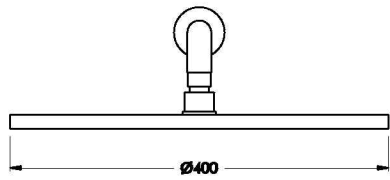

## CITY PLUS 400MM SHOWER ROSE AND ARM

1.9711.40.0.XX

### PRODUCT DIMENSIONS:

Front view

Side view:

Topview:

XX suffix indicates finish – SEE WEBSITE FOR COLOUR CODE  
Dimensions subject to change without notice  
All dimensions are approximate  
A = approximate distance  
Copyright ©Brodware 2021