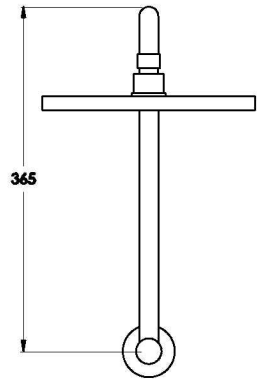

CITY PLUS SHOWER WITH 225 ROSE

1.9711.05.0.XX

PRODUCT DIMENSIONS:

Front view

Side view:

Topview: