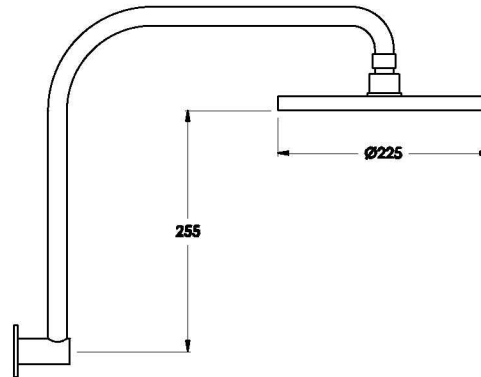

CITY PLUS SHOWER WITH 225 ROSE

1.9711.05.0.XX

PRODUCT DIMENSIONS:

Front view

Side view:

Topview: