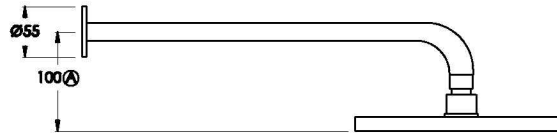

Brodware

CITY PLUS 225MM ROSE AND ARM

1.9711.32.0.XX

PRODUCT DIMENSIONS:

Front view

Side view:

Topview:

XX suffix indicates finish – SEE WEBSITE FOR COLOUR CODE
Dimensions subject to change without notice
All dimensions are approximate
A = approximate distance
Copyright ©Brodware 2021