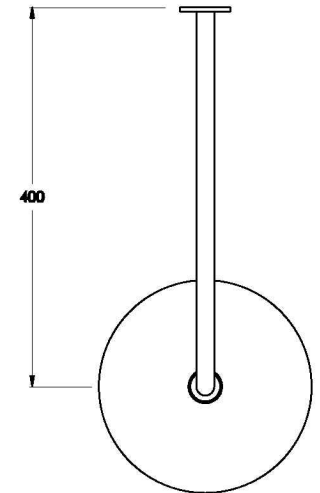

Brodware

CITY PLUS 225MM ROSE AND ARM

1.9711.32.0.XX

PRODUCT DIMENSIONS:

Front view

Side view:

Topview:

XX suffix indicates finish – SEE WEBSITE FOR COLOUR CODE
Dimensions subject to change without notice
All dimensions are approximate
A = approximate distance
Copyright ©Brodware 2021