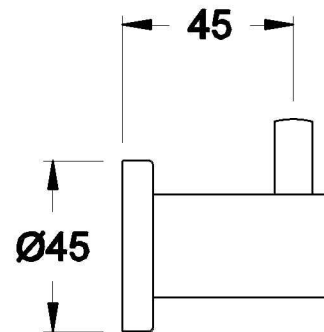

CITY PLUS ROBE HOOK

1.9763.00.0.XX

PRODUCT DIMENSIONS:

Front view

Side view:

Top view: