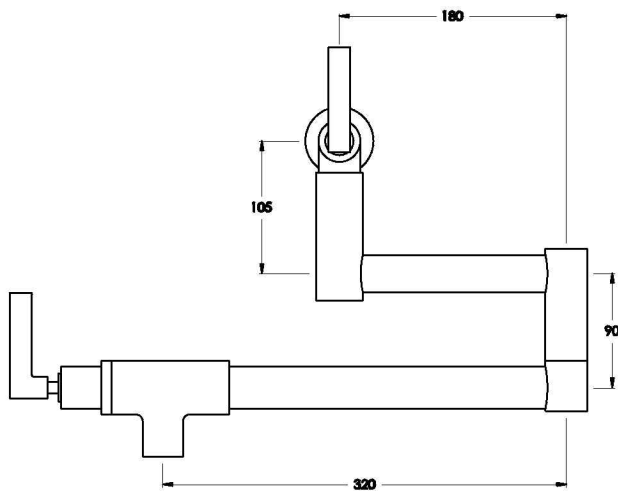

CITY PLUS POT FILLER WITH D LEVERS

1.9727.03.7.XX

PRODUCT DIMENSIONS:

Front view

Side view:

Topview: