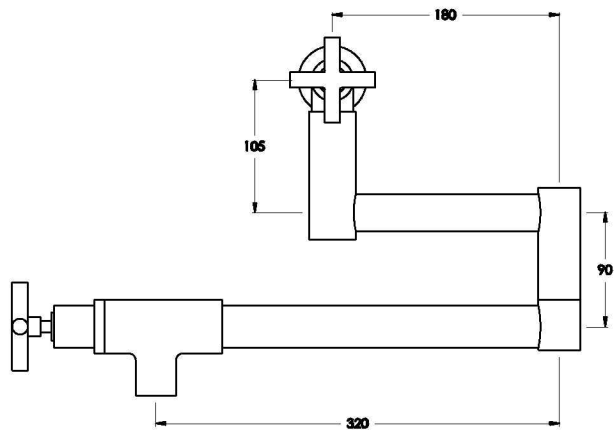

CITY PLUS POT FILLER WITH CROSS HANDLES

1.9727.03.2.XX

PRODUCT DIMENSIONS:

Front view

Side view:

Topview: