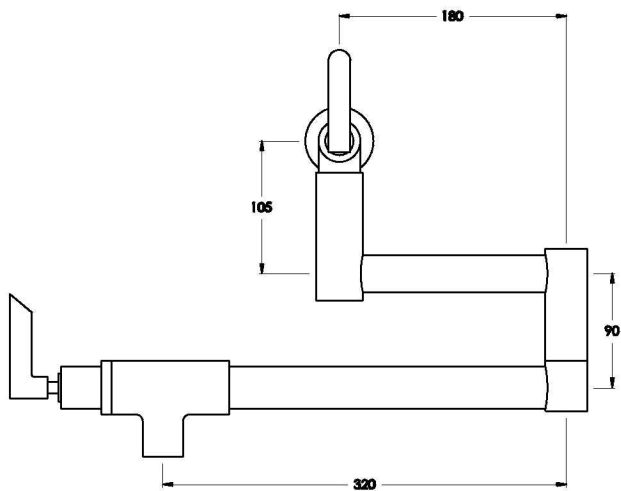

CITY PLUS POT FILLER WITH B LEVERS

1.9727.03.3.XX

PRODUCT DIMENSIONS:

Front view

Side view:

Topview: