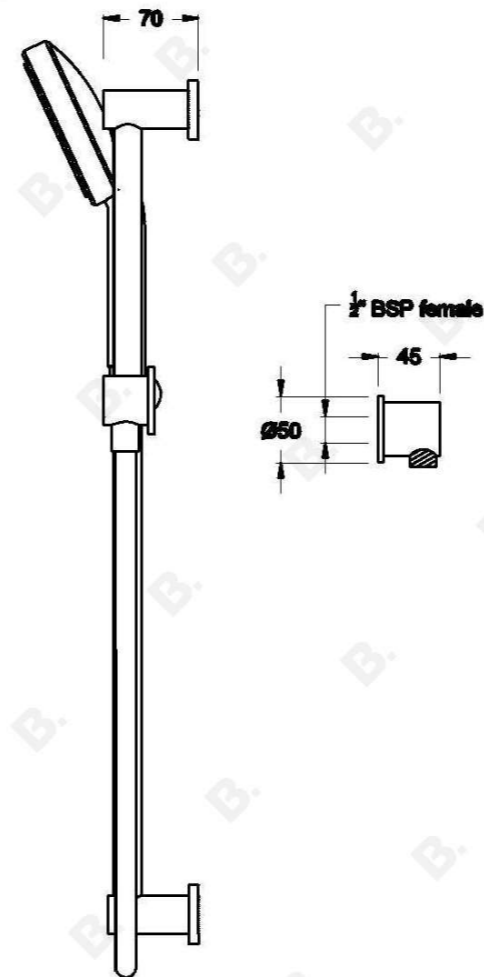

## CITY PLUS MULTI-FUNCTION HANDSHOWER SLIDER SET

1.9734.03.0.XX

### PRODUCT DIMENSIONS:

Front view:

Side view:

Top view: