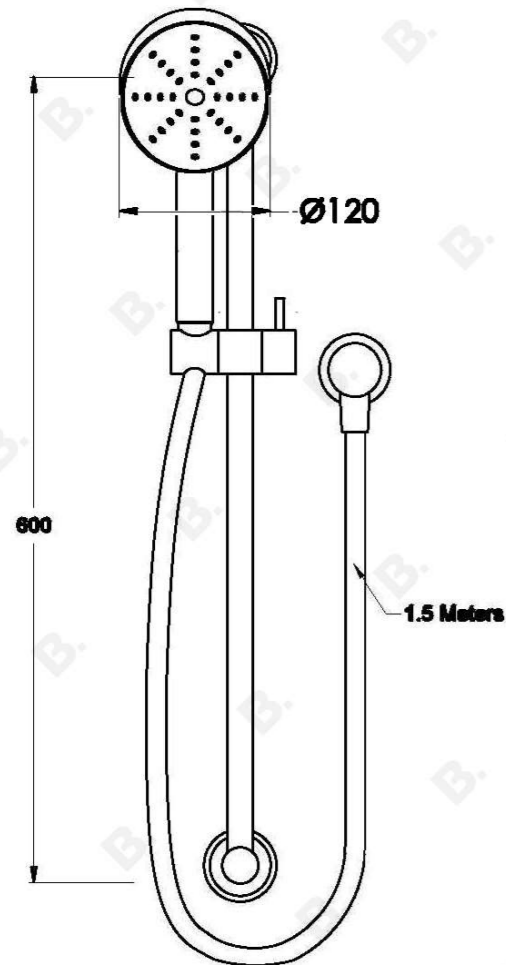

## CITY PLUS MULTI-FUNCTION HANDSHOWER SLIDER SET

1.9734.03.0.XX

### PRODUCT DIMENSIONS:

Front view:

Side view:

Top view: