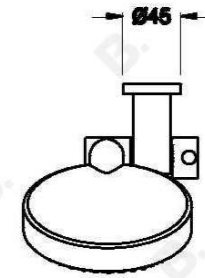

CITY PLUS MULTI-FUNCTION HANDSHOWER SLIDER SET

1.9734.06.0.XX

PRODUCT DIMENSIONS:

Front view:

Side view:

Top view:

Note: bottom inlet feed requires $\frac{1}{2}$ " BSP male thread in wall