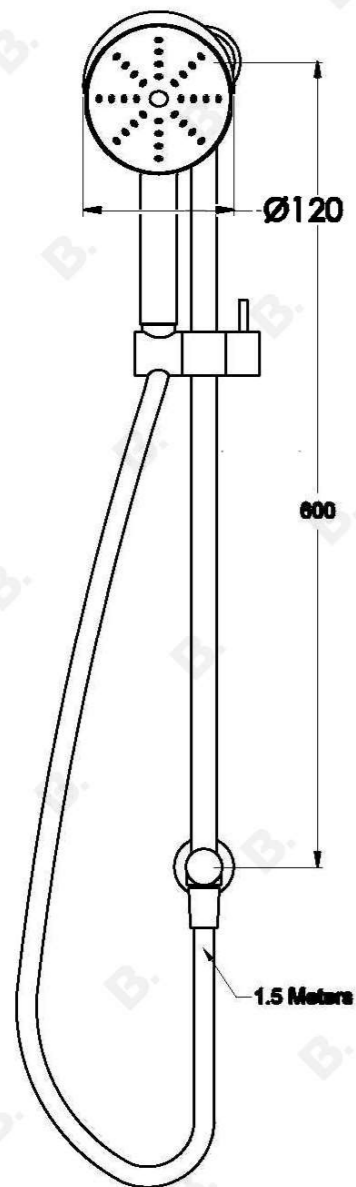

CITY PLUS MULTI-FUNCTION HANDSHOWER SLIDER SET

1.9734.06.0.XX

PRODUCT DIMENSIONS:

Front view:

Side view:

Top view:

Note: bottom inlet feed requires $\frac{1}{2}$ " BSP male thread in wall