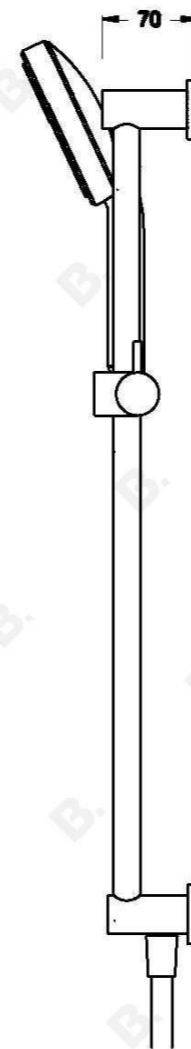

CITY PLUS MULTI-FUNCTION HANDSHOWER SLIDER SET

1.9734.06.0.XX

PRODUCT DIMENSIONS:

Front view:

Side view:

Top view:

Note: bottom inlet feed requires $\frac{1}{2}$ " BSP male thread in wall