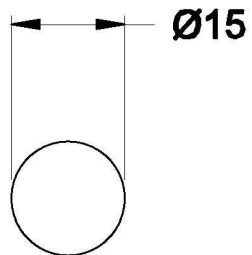

CITY PLUS GLASS BRACKETS

1.9765.00.0.XX

PRODUCT DIMENSIONS:

Front view

Side view:

Top view: