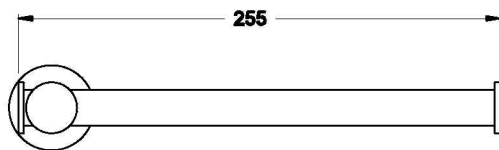

CITY PLUS DOUBLE TOILET ROLL/HAND TOWEL HOLDER

1.9761.03.0.XX

PRODUCT DIMENSIONS:

Front view

Side view:

Top view: