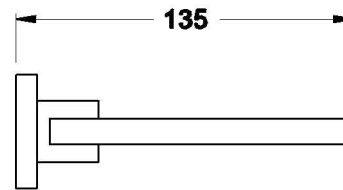

CITY PLUS GLASS SOAP HOLDER

1.9752.00.0.XX

PRODUCT DIMENSIONS:

Front view

Side view:

Top view: