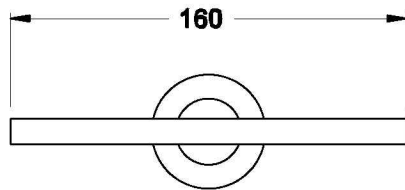

CITY PLUS GLASS SOAP HOLDER

1.9752.00.0.XX

PRODUCT DIMENSIONS:

Front view

Side view:

Top view: