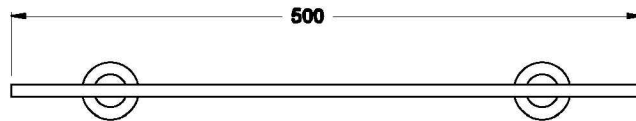

CITY PLUS GLASS SHELF

1.9759.00.0.XX

PRODUCT DIMENSIONS:

Front view

Side view:

Top view: