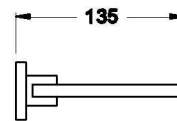

CITY PLUS GLASS SHELF

1.9759.00.0.XX

PRODUCT DIMENSIONS:

Front view

Side view:

Top view: