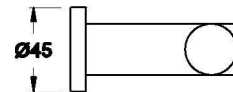

CITY PLUS DOUBLE TOILET ROLL HOLDER

1.9761.04.0.XX

PRODUCT DIMENSIONS:

Front view

Side view:

Top view: