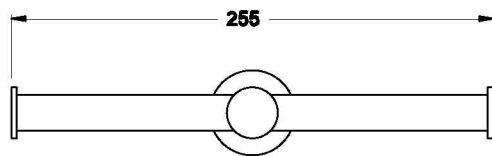

CITY PLUS DOUBLE TOILET ROLL HOLDER

1.9761.04.0.XX

PRODUCT DIMENSIONS:

Front view

Side view:

Top view: