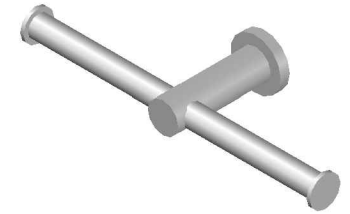

CITY PLUS DOUBLE TOILET ROLL HOLDER

1.9761.04.0.XX

PRODUCT DIMENSIONS:

Front view

Side view:

Top view: