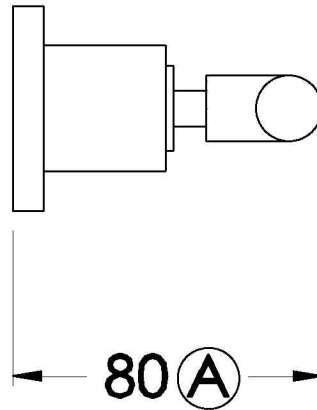

CITY PLUS DIVERTER WITH D LEVER

1.9741.00.7.XX

PRODUCT DIMENSIONS:

Front view

Side view:

Topview: