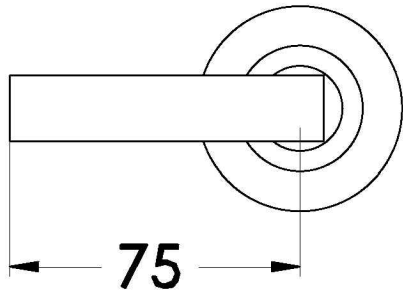

CITY PLUS DIVERTER WITH D LEVER

1.9741.00.7.XX

PRODUCT DIMENSIONS:

Front view

Side view:

Topview: