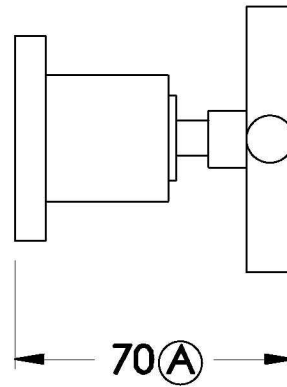

CITY PLUS DIVERTER WITH CROSS HANDLES

1.9741.00.2.XX

PRODUCT DIMENSIONS:

Front view

Side view:

Topview: