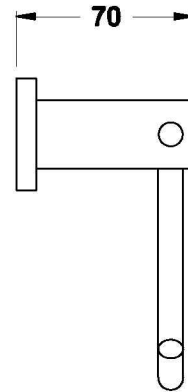

Brodware

CITY PLUS TOILET ROLL HOLDER

1.9761.00.0.XX

PRODUCT DIMENSIONS:

Front view

Side view:

Top view: