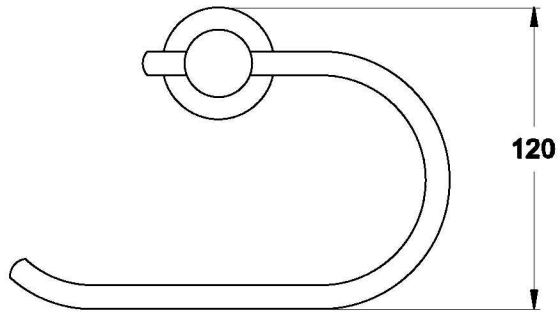

Brodware

CITY PLUS TOILET ROLL HOLDER

1.9761.00.0.XX

PRODUCT DIMENSIONS:

Front view

Side view:

Top view: