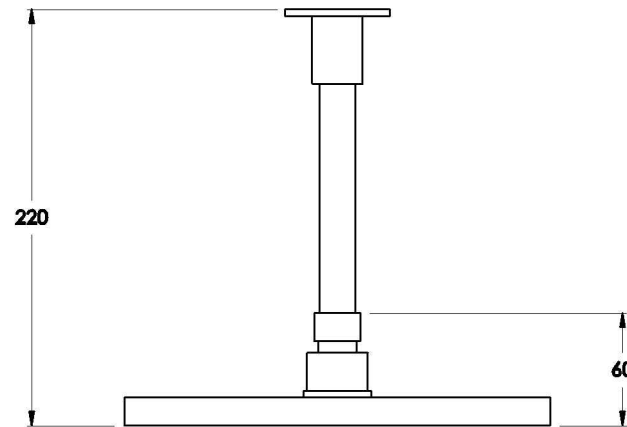

CITY PLUS CEILING SHOWER WITH 150MM DROPPER

1.9711.31.0.XX

PRODUCT DIMENSIONS:

Front view

Side view:

Topview: