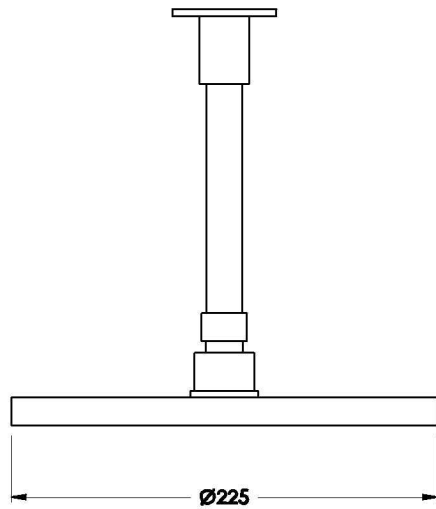

CITY PLUS CEILING SHOWER WITH 150MM DROPPER

1.9711.31.0.XX

PRODUCT DIMENSIONS:

Front view

Side view:

Topview: