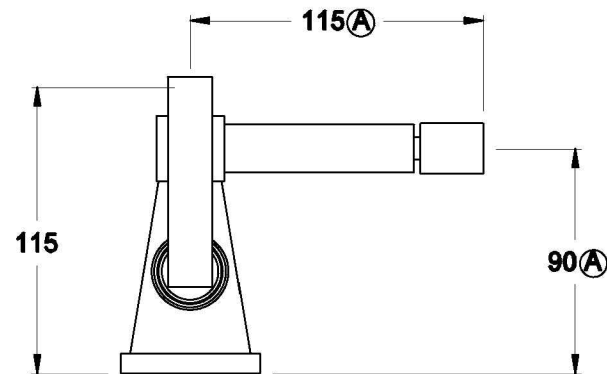

CITY PLUS BIDET MIXER WITH D LEVERS

1.9737.00.7.XX

PRODUCT DIMENSIONS:

Front view

Side view:

Top view:

Note: Mixer requires a Ø35mm hole in the basin or bench

XX suffix indicates finish – SEE WEBSITE FOR COLOUR CODE
Dimensions subject to change without notice
All dimensions are approximate
A = approximate distance
Copyright ©Brodware 2021