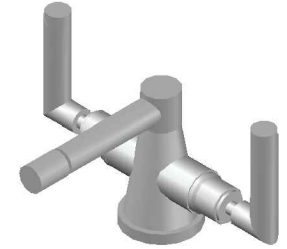

CITY PLUS BIDET MIXER WITH D LEVERS

1.9737.00.7.XX

PRODUCT DIMENSIONS:

Front view

Side view:

Top view:

Note: Mixer requires a Ø35mm hole in the basin or bench

XX suffix indicates finish – SEE WEBSITE FOR COLOUR CODE
Dimensions subject to change without notice
All dimensions are approximate
A = approximate distance
Copyright ©Brodware 2021