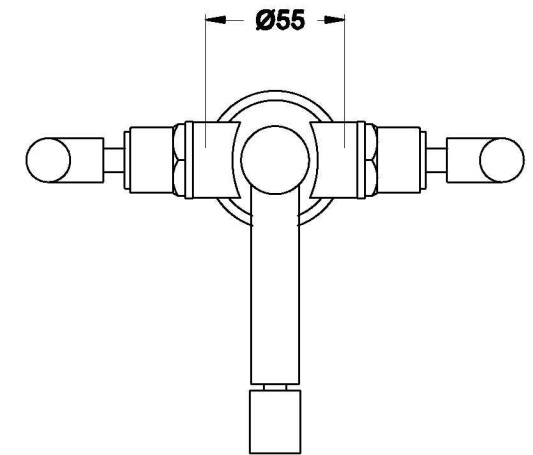

CITY PLUS BIDET MIXER WITH D LEVERS

1.9737.00.7.XX

PRODUCT DIMENSIONS:

Front view

Side view:

Top view:

Note: Mixer requires a Ø35mm hole in the basin or bench

XX suffix indicates finish – SEE WEBSITE FOR COLOUR CODE
Dimensions subject to change without notice
All dimensions are approximate
A = approximate distance
Copyright ©Brodware 2021