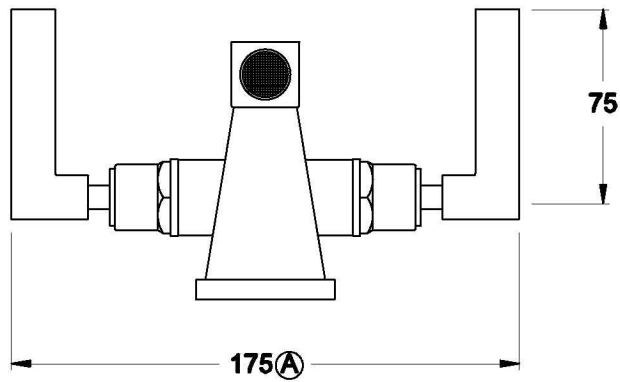

CITY PLUS BIDET MIXER WITH D LEVERS

1.9737.00.7.XX

PRODUCT DIMENSIONS:

Front view

Side view:

Top view:

Note: Mixer requires a Ø35mm hole in the basin or bench

XX suffix indicates finish – SEE WEBSITE FOR COLOUR CODE
Dimensions subject to change without notice
All dimensions are approximate
A = approximate distance
Copyright ©Brodware 2021