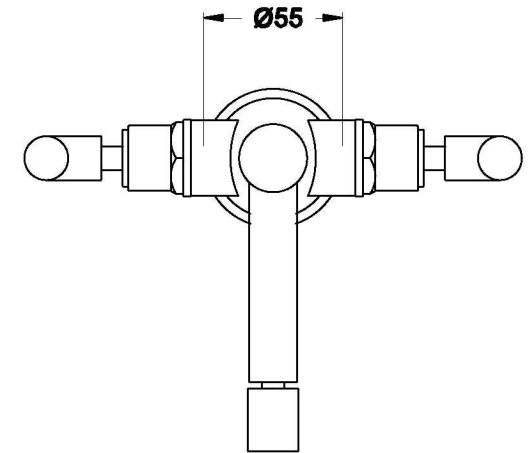

## CITY PLUS BIDET MIXER WITH B LEVERS

1.9737.00.3.XX

### PRODUCT DIMENSIONS:

Front view

Side view:

Top view:

Note: Mixer requires a Ø35mm hole in the basin or bench

XX suffix indicates finish – SEE WEBSITE FOR COLOUR CODE  
Dimensions subject to change without notice  
All dimensions are approximate  
A = approximate distance  
Copyright ©Brodware 2021