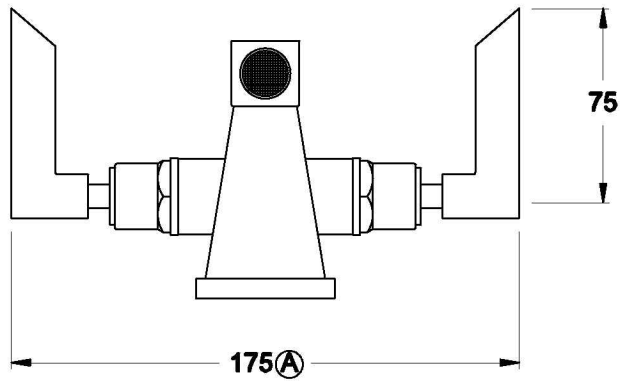

## CITY PLUS BIDET MIXER WITH B LEVERS

1.9737.00.3.XX

### PRODUCT DIMENSIONS:

Front view

Side view:

Top view:

Note: Mixer requires a Ø35mm hole in the basin or bench

XX suffix indicates finish – SEE WEBSITE FOR COLOUR CODE  
Dimensions subject to change without notice  
All dimensions are approximate  
A = approximate distance  
Copyright ©Brodware 2021