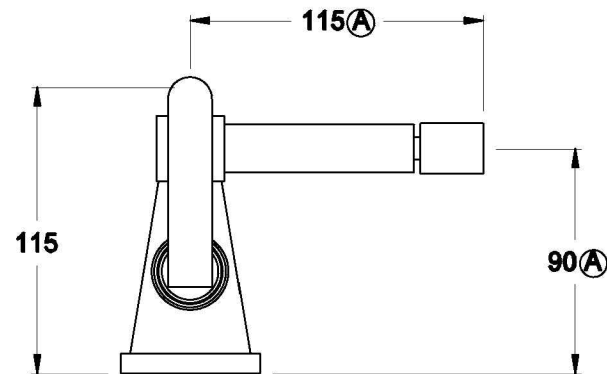

## CITY PLUS BIDET MIXER WITH B LEVERS

1.9737.00.3.XX

### PRODUCT DIMENSIONS:

Front view

Side view:

Top view:

Note: Mixer requires a Ø35mm hole in the basin or bench

XX suffix indicates finish – SEE WEBSITE FOR COLOUR CODE  
Dimensions subject to change without notice  
All dimensions are approximate  
A = approximate distance  
Copyright ©Brodware 2021