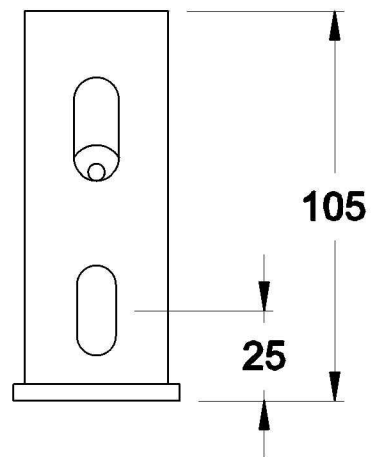

Brodware

BROSMART SOAP DISPENSER

2.2752.22.0.XX

PRODUCT DIMENSIONS:

Front view

Side view:

Top view: