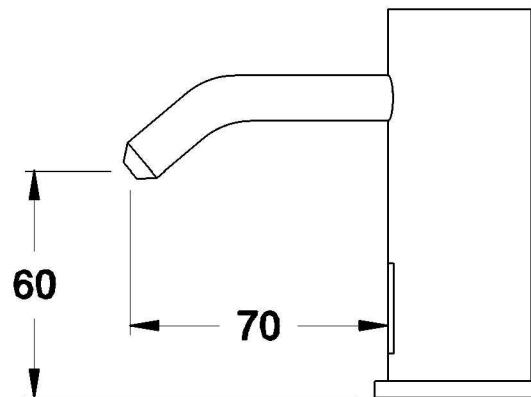

Brodware

BROSMART SOAP DISPENSER

2.2752.22.0.XX

PRODUCT DIMENSIONS:

Front view

Side view:

Top view: