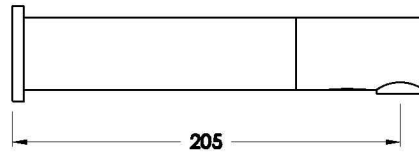

## BROSMART SENSOR WALL SPOUT

2.2706.94.0.XX

### PRODUCT DIMENSIONS:

Front view

Side view:

Top view: