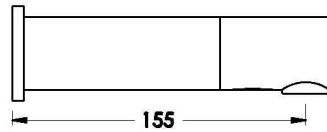

## BROSMART SENSOR WALL SPOUT

2.2705.94.0.XX

### PRODUCT DIMENSIONS:

Front view

Side view:

Top view: