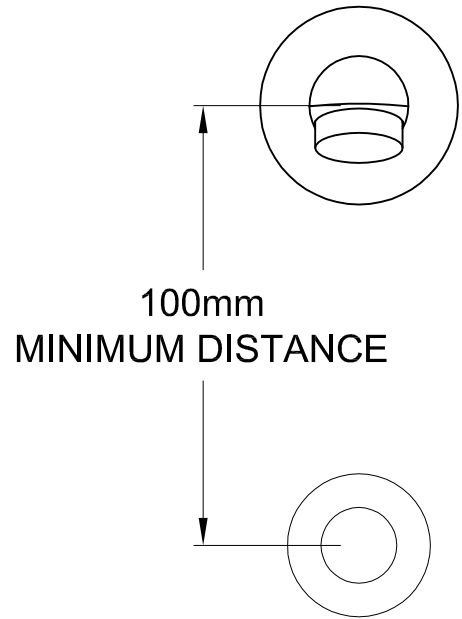

1/2" BSP

Ø55

155

100mm

MINIMUM DISTANCE

BROSMART

2.2705.20.0.XX

XX Indicates finish

Ⓐ Approximate height

Dimensions subject to change without notice. All dimensions are approximate.

Copyright © Brodware Pty Ltd 2016. www.brodware.com