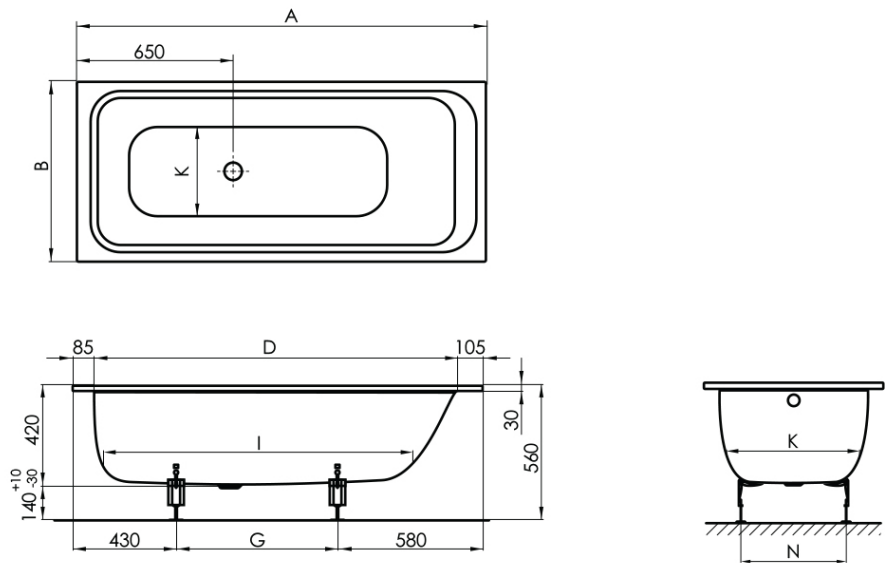

BETTE

BetteSelect 1500 Drop In Bath

Overflow

Product Image

Product Details

Code: B1301WOB
Brand: Bette
Range: Select
Warranty: 30 Years*
Product Length: 1500 mm
Product Width: 700 mm
Product Height: 420 mm
Litre Capacity: 89 L

Additional Features

Technical Specification

Dimensions	A	B	D	G	I	K	N
150 x 70 x 42 cm	1500	700	1310	490	1099	498	405
160 x 70 x 42 cm	1600	700	1410	590	1199	498	405
170 x 75 x 42 cm	1700	750	1510	690	1299	548	455
180 x 80 x 42 cm	1800	800	1610	790	1399	598	505

*Please visit argentaust.com.au/warranty to view the full warranty

Note: All dimensions are in millimetres and are subject to normal manufacturing variations. Always use the physical product measurements for cut-outs and rough-ins as the technical details shown may differ from the actual product. Use acetic cured silicone sealant. Do not use epoxy type adhesives. Clean with damp cloth. Do not use abrasive cleaners, liquids or pastes.