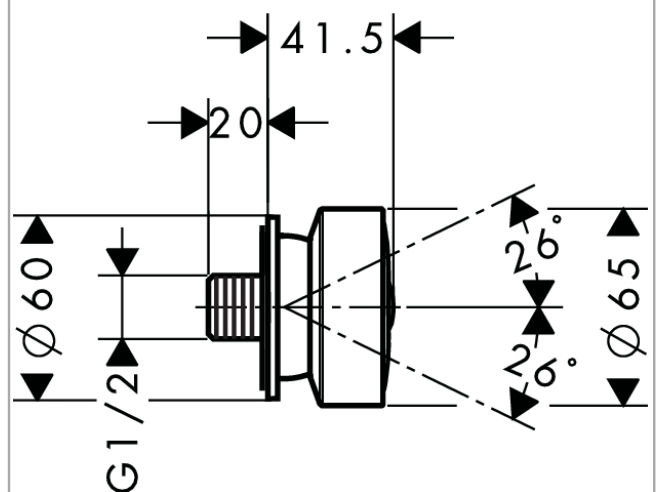

Scale drawing