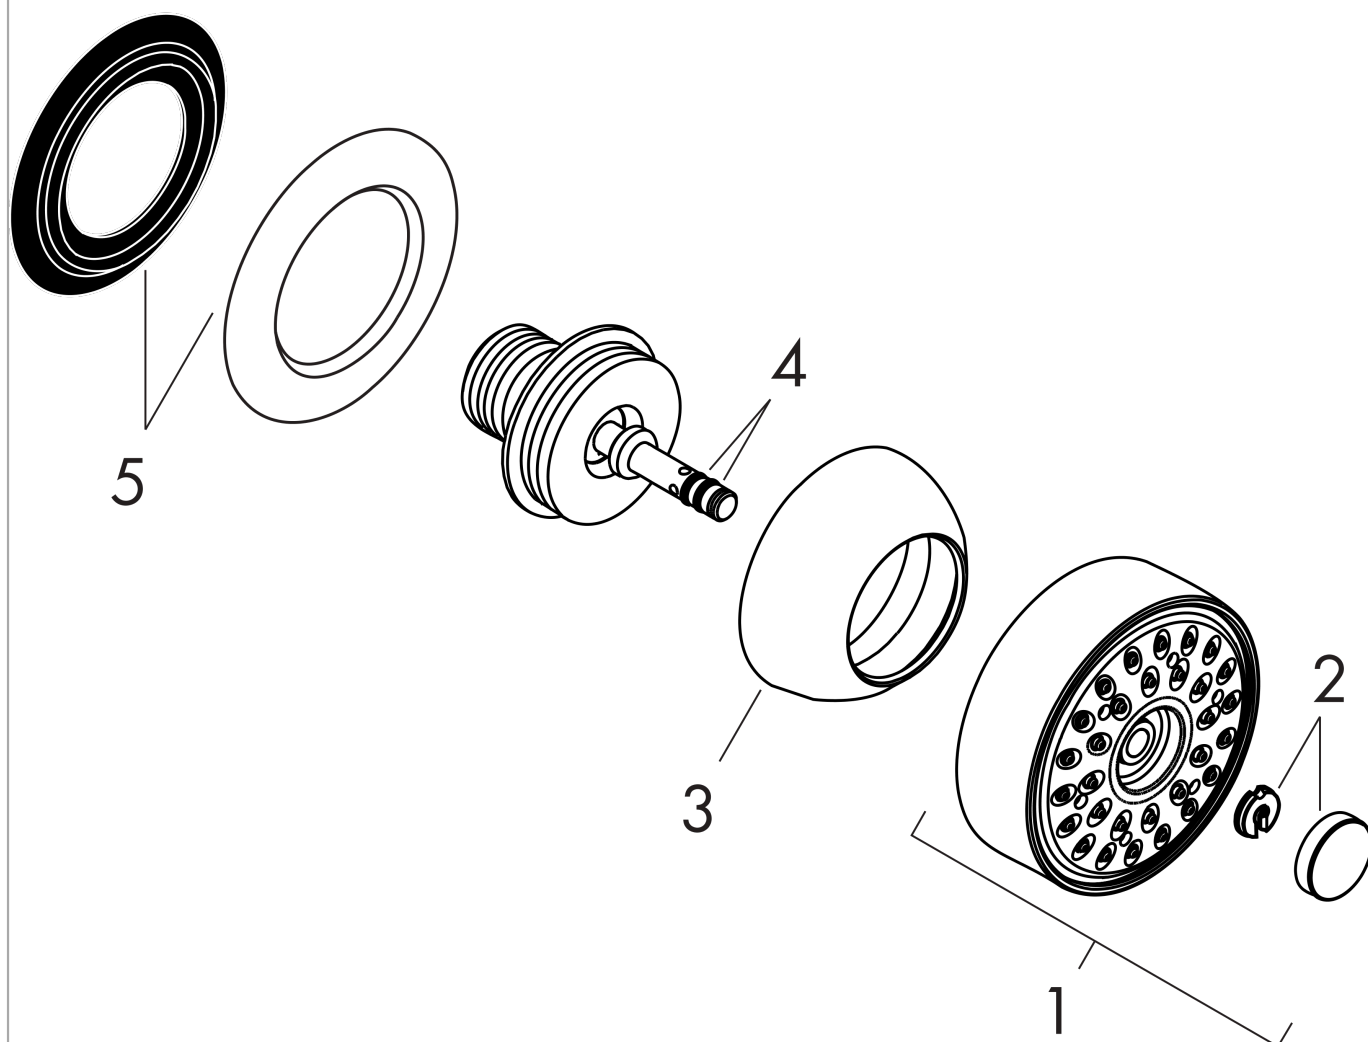

Body shower 1jet round

Surfaces: Article Number: 28464000

Exploded Drawing

Year of production: >03/07

Body shower 1jet round

Surfaces: Article Number: **28464000**

Spare part list

Year of production: >03/07

Pos.		Article Number	PC	PU
1	spray head cpl.	98859000	12	1
2	cover	98943000	3	1
3	base body	97521000	6	1
4	O-ring 3x1,5	98104000	1	1
5	escutcheon	95060000	6	1