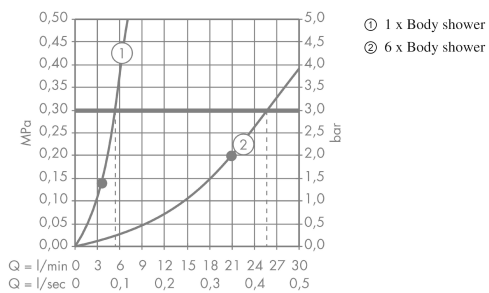

### product features

- shower head size: 65 mm
- spray type: Rain
- spray disc surface: grey
- side shower angle adjustable
- rosette: circular
- maximum flow rate at 3 bar: 5 l/min
- flow rate Rain spray (at 3 bar): 5 l/min
- minimum flow pressure: 1,5 bar
- connection thread: G ½
- suitable for continuous flow water heaters
- connection dimension: DN15
- material: metal

### Scale drawing

### Flowchart

The consumption was measured in combination with the appropriate fittings (thermostat/mixer/in-wall valve) to reflect actual application in practice.