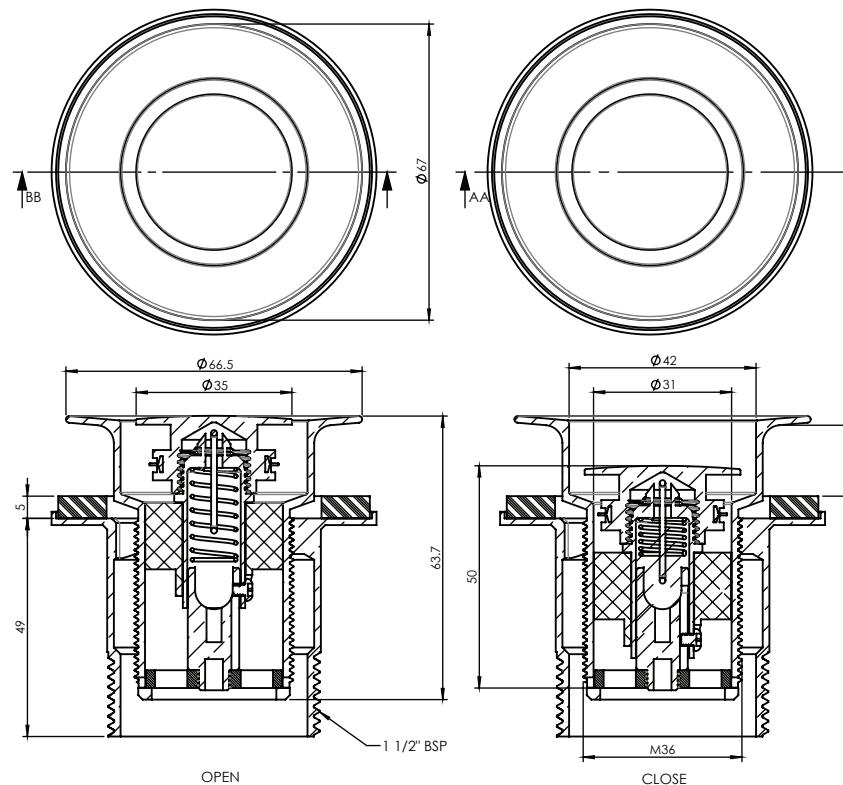

BATH POP DOWN[®] WITH OVERFLOW 40mm

PLUG & WASTES

- ✓ Suits bath thickness of 16 ~ 40mm
- ✓ Threaded extender (p/n 29356) available for baths thicker than 40mm

CODE	OUTLET SIZE	FINISH	CTN QTY
21812.01	40mm	Chrome	36