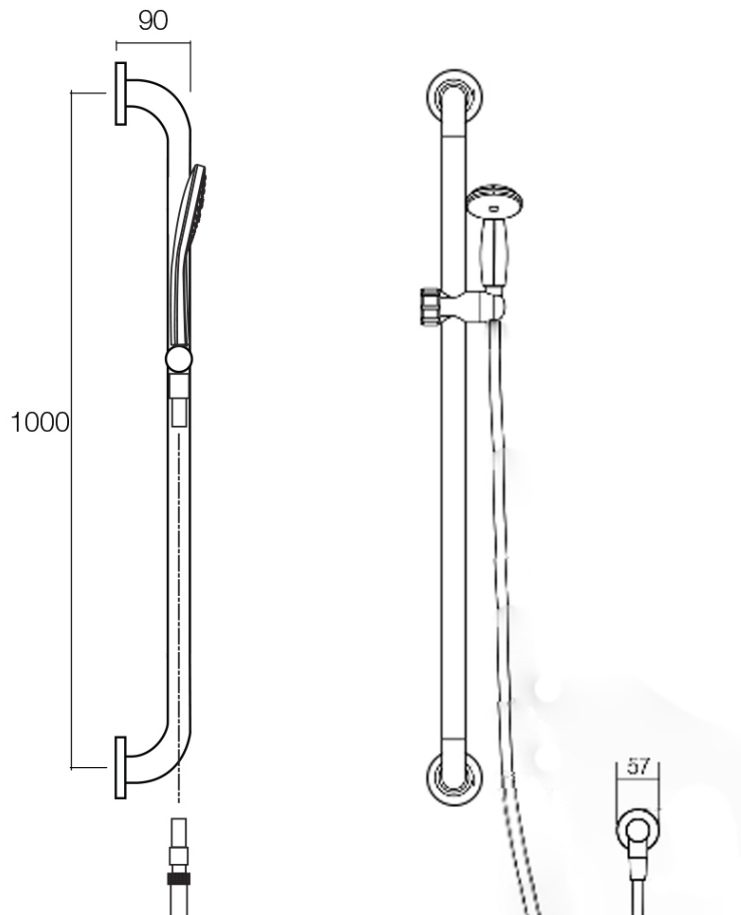

Installation Instructions

* Shower to be installed to AS1428.1-2009 & AS3500 compliance requirements

*Please visit argentaust.com.au/warranty to view the full warranty

Note: All dimensions are in millimetres and are subject to normal manufacturing variations. Always use the physical product measurements for cut-outs and rough-ins as the technical details shown may differ from the actual product. Use acetic cured silicone sealant. Do not use epoxy type adhesives. Clean with damp cloth. Do not use abrasive cleaners, liquids or pastes.