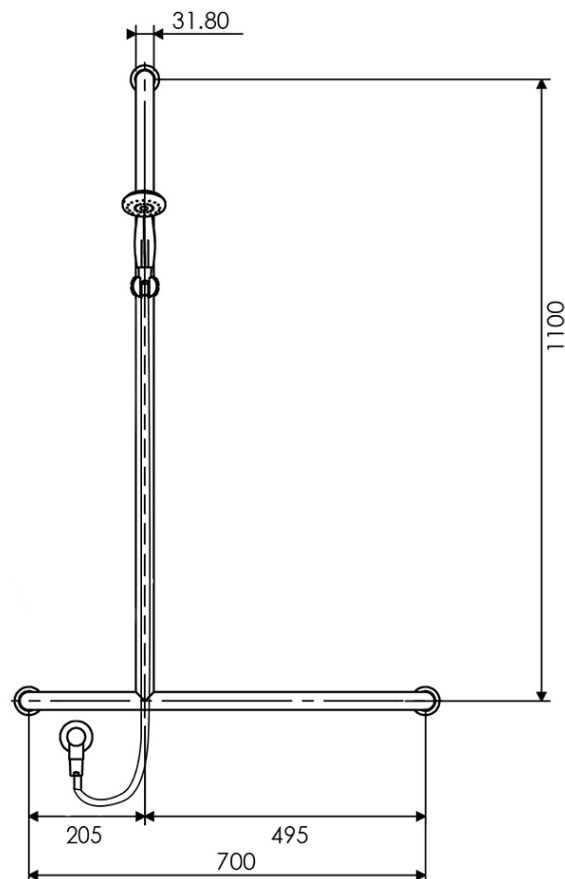

Studio Advantage 32mm Inverted T Shower Rail Set

Left Hand, Matte Black

Product Image

Product Details

Code: 88829TLHMB
Brand: Argent
Range: STUDIO ADVANTAGE
Warranty: 15 Years*
WELS: 3 Star 9.0 LPM, Reg #: S10776(V)

Additional Features

Required Product
Compliant Mixer

Recommended Products
Matching Advantage Matte Black Grab Rails

Additional Notes

- AdvantageSeal Flange
- Concealed Fixings
- Studio Trio 120 Handpiece
- Manufactured from 304 SS Matte Black Finish

Installation Instructions

* Shower to be installed to AS1428.1-2009 & AS3500 compliance requirements

Technical Specification

*Please visit argentaust.com.au/warranty to view the full warranty

Note: All dimensions are in millimetres and are subject to normal manufacturing variations. Always use the physical product measurements for cut-outs and rough-ins as the technical details shown may differ from the actual product. Use acetic cured silicone sealant. Do not use epoxy type adhesives. Clean with damp cloth. Do not use abrasive cleaners, liquids or pastes.