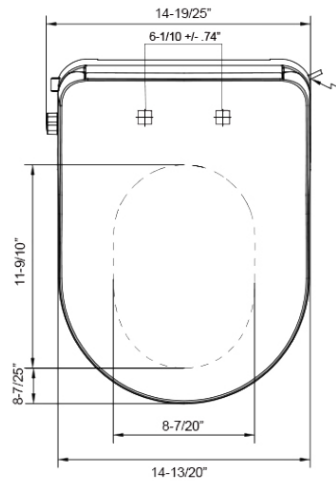

Installation Instructions

* suits many toilet models

*Please visit argentaust.com.au/warranty to view the full warranty

Note: All dimensions are in millimetres and are subject to normal manufacturing variations. Always use the physical product measurements for cut-outs and rough-ins as the technical details shown may differ from the actual product. Use acetic cured silicone sealant. Do not use epoxy type adhesives. Clean with damp cloth. Do not use abrasive cleaners, liquids or pastes.