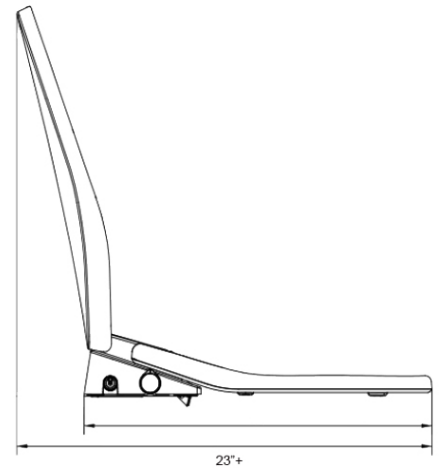

Installation Instructions

* suits many toilet models

*Please visit argentaust.com.au/warranty to view the full warranty

Note: All dimensions are in millimetres and are subject to normal manufacturing variations. Always use the physical product measurements for cut-outs and rough-ins as the technical details shown may differ from the actual product. Use acetic cured silicone sealant. Do not use epoxy type adhesives. Clean with damp cloth. Do not use abrasive cleaners, liquids or pastes.