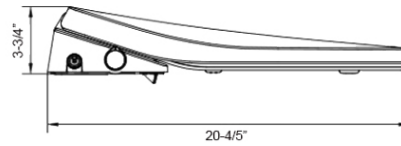

Installation Instructions

* suits many toilet models

*Please visit argentaust.com.au/warranty to view the full warranty

Note: All dimensions are in millimetres and are subject to normal manufacturing variations. Always use the physical product measurements for cut-outs and rough-ins as the technical details shown may differ from the actual product. Use acetic cured silicone sealant. Do not use epoxy type adhesives. Clean with damp cloth. Do not use abrasive cleaners, liquids or pastes.