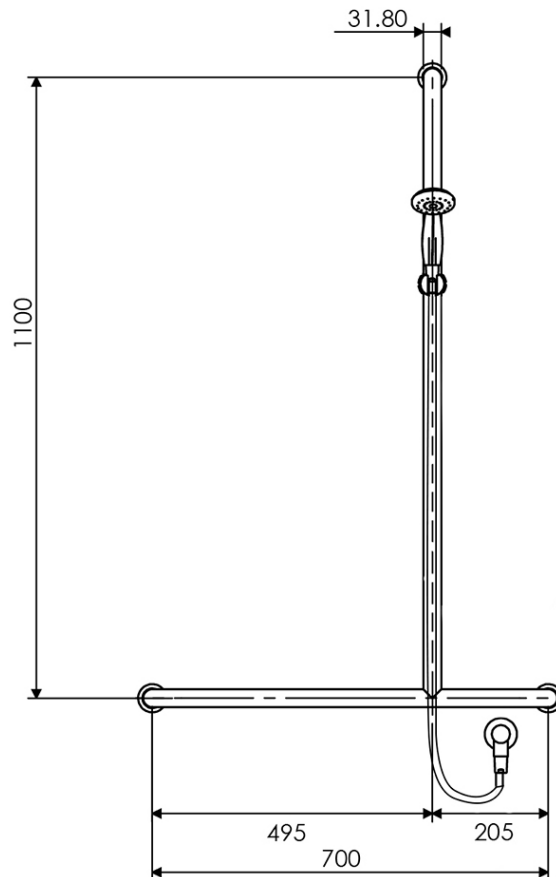

Installation Instructions

* Shower to be installed to AS1428.1-2009 & AS3500 compliance requirements

*Please visit argentaust.com.au/warranty to view the full warranty

Note: All dimensions are in millimetres and are subject to normal manufacturing variations. Always use the physical product measurements for cut-outs and rough-ins as the technical details shown may differ from the actual product. Use acetic cured silicone sealant. Do not use epoxy type adhesives. Clean with damp cloth. Do not use abrasive cleaners, liquids or pastes.