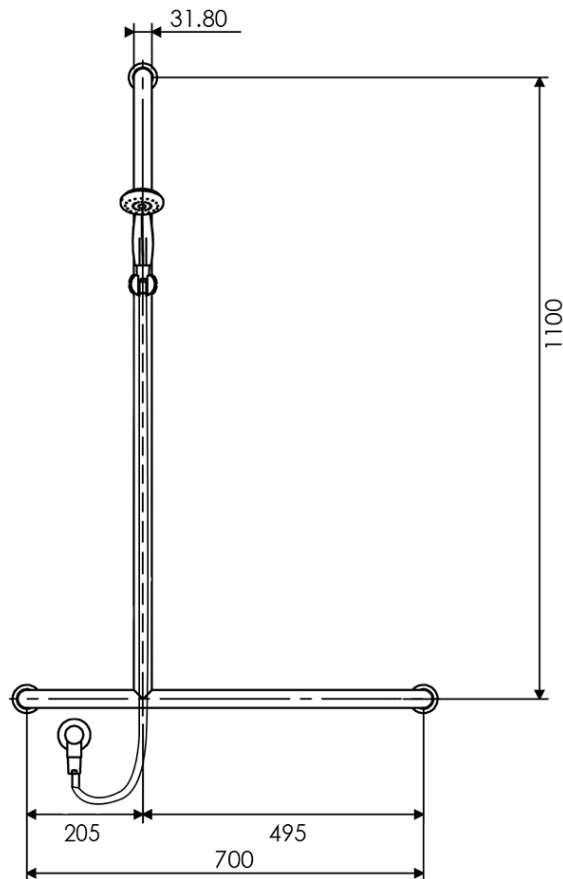

Installation Instructions

* Shower to be installed to AS1428.1-2009 & AS3500 compliance requirements

*Please visit argentaust.com.au/warranty to view the full warranty

Note: All dimensions are in millimetres and are subject to normal manufacturing variations. Always use the physical product measurements for cut-outs and rough-ins as the technical details shown may differ from the actual product. Use acetic cured silicone sealant. Do not use epoxy type adhesives. Clean with damp cloth. Do not use abrasive cleaners, liquids or pastes.