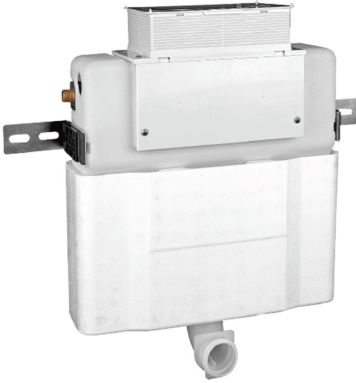

# Argent Low Level In Wall Cistern - Mechanical

## Product Image

## Product Details

<b>Code:</b>	<b>IN36305</b>
Brand:	Argent
Range:	In Wall
Warranty:	#15 Years
WELS:	4 Star 3.5 LPM, Reg #: L05258