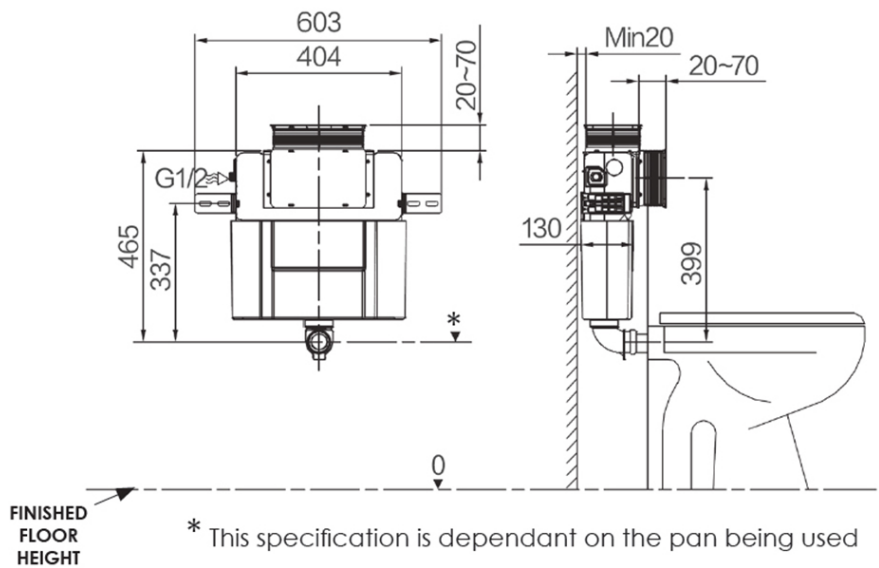

Additional Notes

- Suits Kubic and Round and Edge Flush Plates
- Kubic and Round Flush Plates available in many popular colours