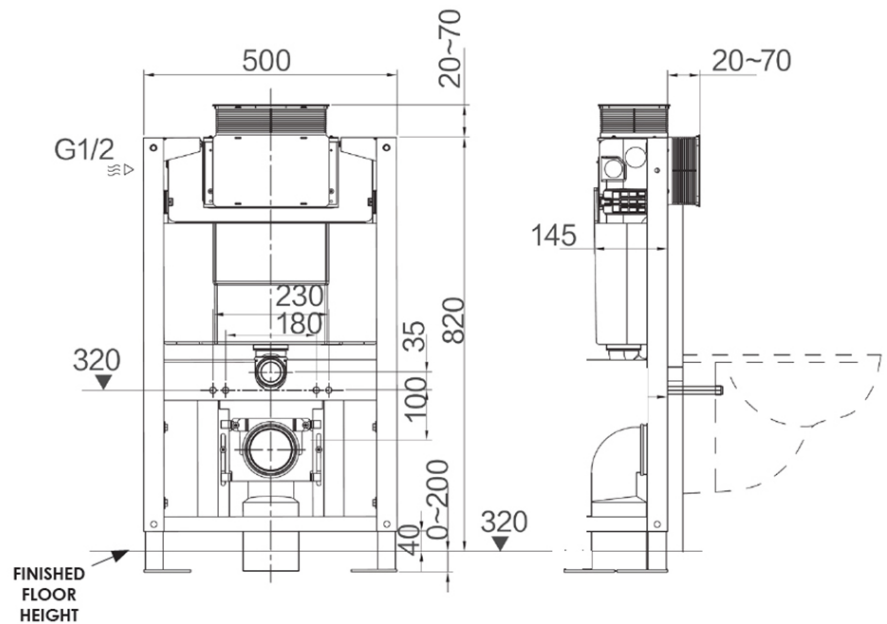

Technical Specification

*Please visit argentaust.com.au/warranty to view the full warranty

Note: All dimensions are in millimetres and are subject to normal manufacturing variations. Always use the physical product measurements for cut-outs and rough-ins as the technical details shown may differ from the actual product. Use acetic cured silicone sealant. Do not use epoxy type adhesives. Clean with damp cloth. Do not use abrasive cleaners, liquids or pastes.