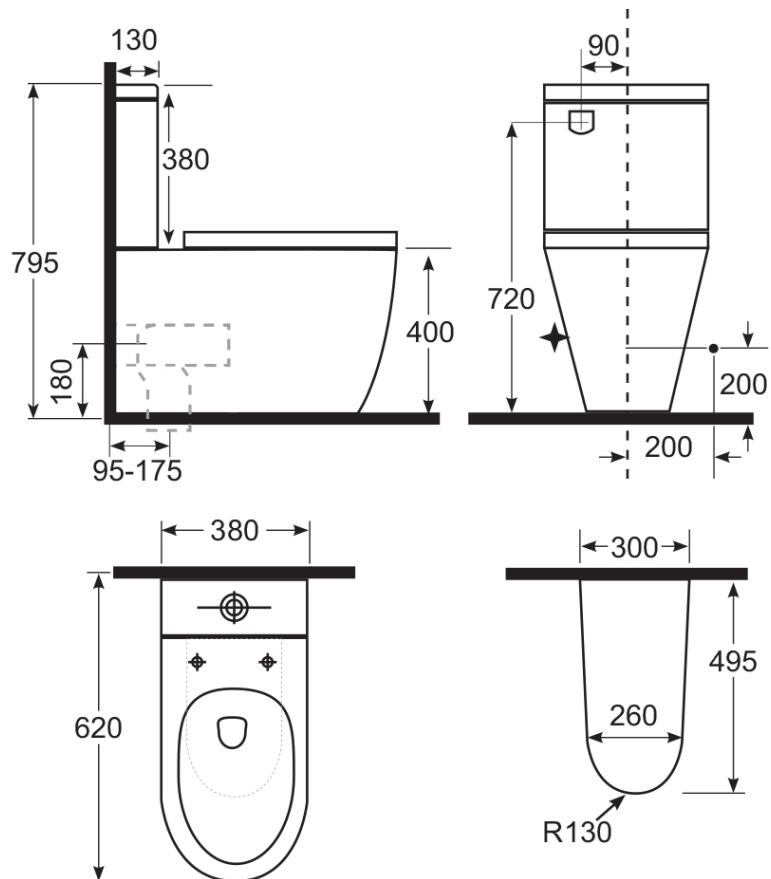

Grace BTW HygienicFlush Toilet

S&P Trap, Matte Black

Product Image

Product Details

Code:	807601S4UMB
Brand:	Argent
Range:	Grace
Warranty:	5 Years*
Product Width:	380 mm
Product Depth:	620 mm
WELS:	4 Star 4.5 LPM, Reg #: L05247

Additional Features

Technical Specification

Required Product

Recommended Products

Additional Notes

- HygienicFlush Rim
- Universal Water Entry
- Fully Smooth Sided

Installation Instructions

- * S&P Trap
- * S Trap set out 95 - 175mm
- * Extend S trap to 175 - 225mm using B8080 Vario bend
- * P Trap set out 180mm

Note: All dimensions are in millimetres and are subject to normal manufacturing variations. Always use the physical product measurements for cut-outs and rough-ins as the technical details shown may differ from the actual product. Use acetic cured silicone sealant. Do not use epoxy type adhesives. Clean with damp cloth. Do not use abrasive cleaners, liquids or pastes.