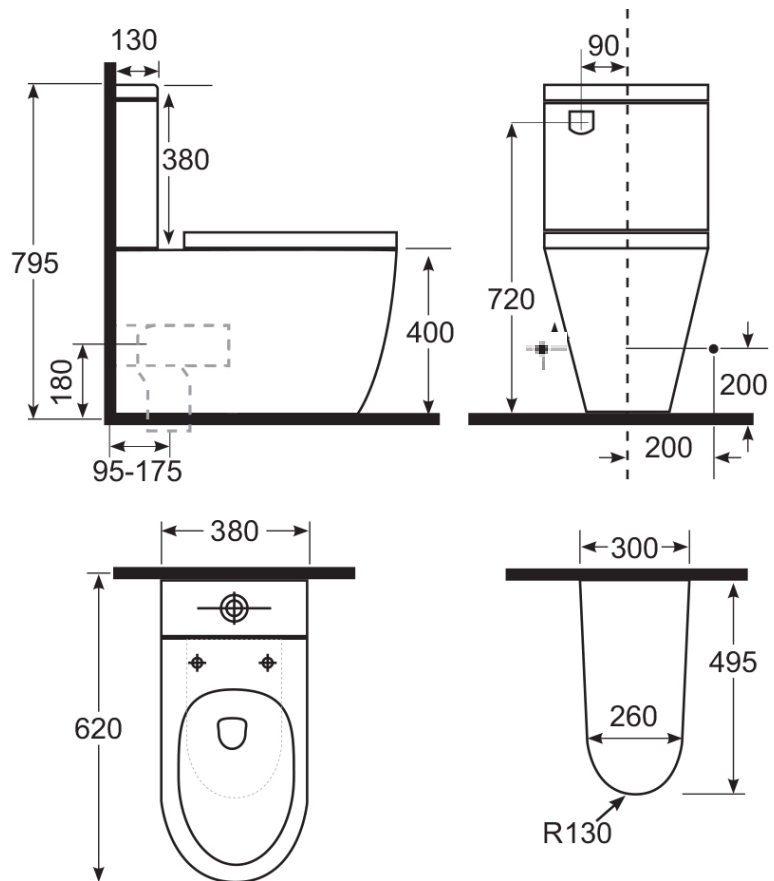

# Grace BTW HygienicFlush Toilet

S&P Trap, Matte White

**Product Image**

**Product Details**

**Code:** 807601S4UMW  
**Brand:** Argent  
**Range:** Grace  
**Warranty:** 10 Years\*  
**Product Width:** 380 mm  
**Product Depth:** 620 mm  
**WELS:** 4 Star 4.5 LPM, Reg #: L05247

**Additional Features**

**Technical Specification**

**Required Product**

**Recommended Products**

**Additional Notes**

- HygienicFlush Rim
- Universal Water Entry
- Fully Smooth Sided

**Installation Instructions**

- \* S&P Trap
- \* S Trap set out 95 - 175mm
- \* Extend S trap to 175 - 225mm using B8080 Vario bend
- \* P Trap set out 180mm

*Note: All dimensions are in millimetres and are subject to normal manufacturing variations. Always use the physical product measurements for cut-outs and rough-ins as the technical details shown may differ from the actual product. Use acetic cured silicone sealant. Do not use epoxy type adhesives. Clean with damp cloth. Do not use abrasive cleaners, liquids or pastes.*