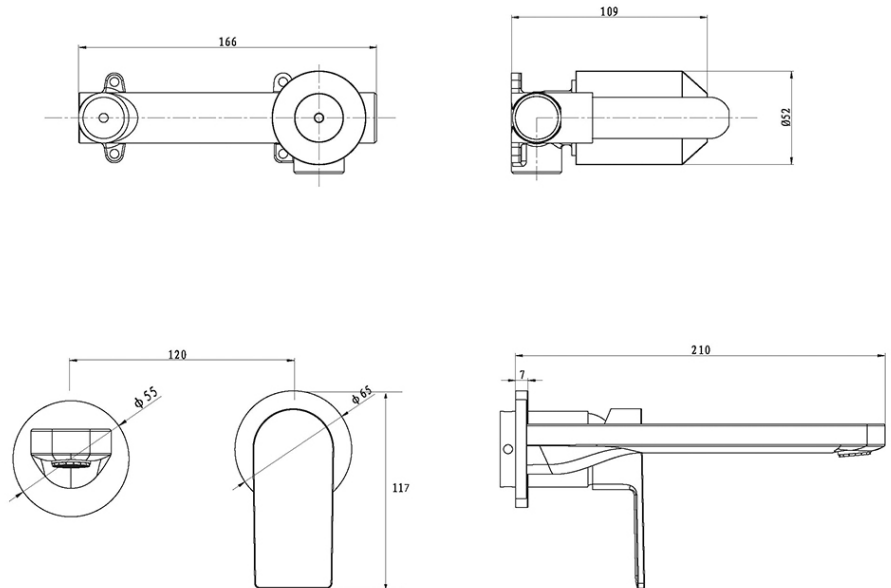

# Evoke Rectangular Wall Mounted Basin/Bath Trim

**Product Image**

**Product Details**

**Code:** BM245917  
**Brand:** Argent  
**Range:** Evoke  
**Warranty:** 15 Years\*  
**WELS:** 5 Star 5 LPM, Reg #: T28084 (V)

**Additional Features**

**Technical Specification**

*Note: All dimensions are in millimetres and are subject to normal manufacturing variations. Always use the physical product measurements for cut-outs and rough-ins as the technical details shown may differ from the actual product. Use acetic cured silicone sealant. Do not use epoxy type adhesives. Clean with damp cloth. Do not use abrasive cleaners, liquids or pastes.*