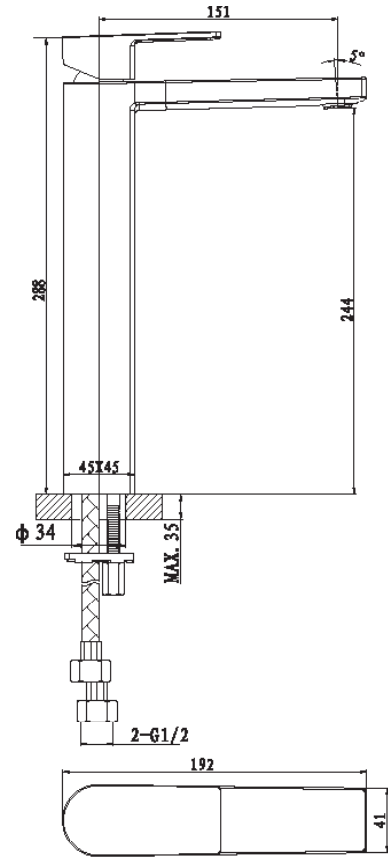

Product Image

Technical Specification

Description

Evoke Vessel Basin Mixer
WELS 5 Star / 6Lpm

BM235804 Vessel Basin Mixer - Chrome

Additional Information

- 35mm European Ceramic Cartridge
- Quality PEX Connection Hoses
- Superior Flow Regulator
- 15 Year Replacement Warranty*