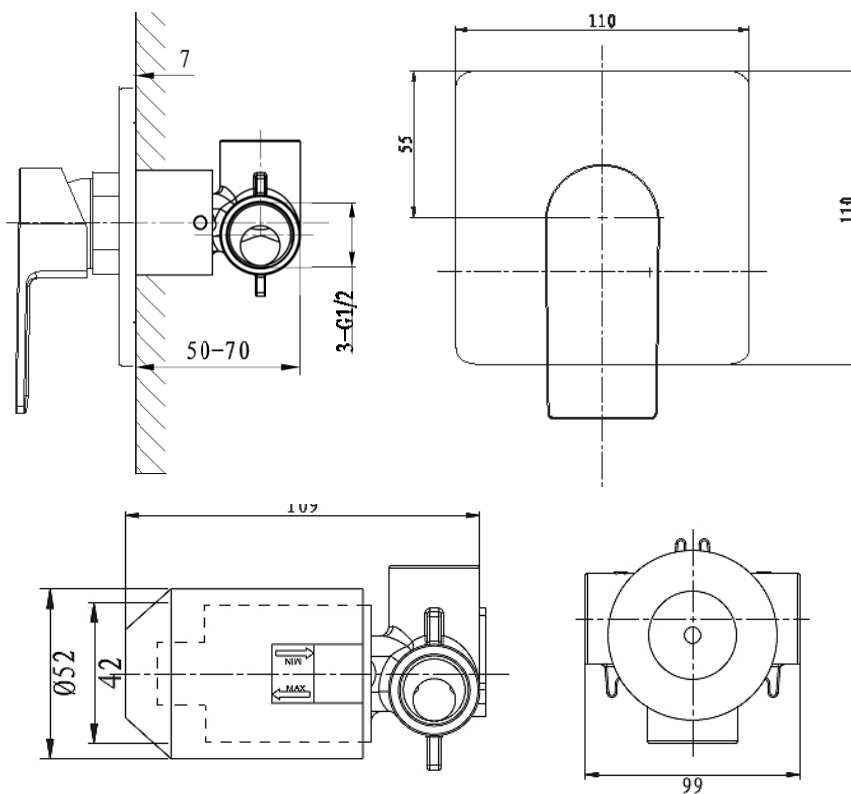

Product Image

Technical Specification

Description

Evoke Square Shower Mixer

SM325937
SM320037

Evoke Square Shower Trim
Round Shower Mixer Body

Additional Information

- 35mm European Ceramic Cartridge
- 20mm In-Wall Depth Adjustment
- 15 Year Warranty *Conditions Apply