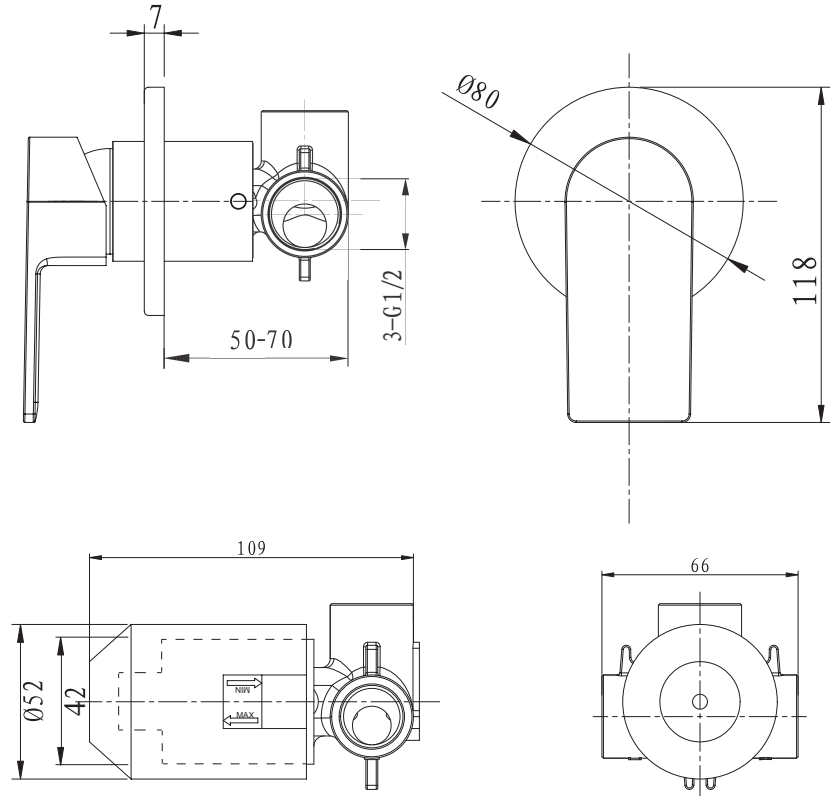

Product Image

Technical Specification

Description

Evoked Shower Mixer

- SM325837** Evoked Shower Trim Set
- SM320037** Universal Round Shower Body

Additional Information

- 35mm European Ceramic Cartridge
- 20mm In-Wall Depth Adjustment
- Compact trim plate 80mm Ø
- 15 Year Replacement Warranty*