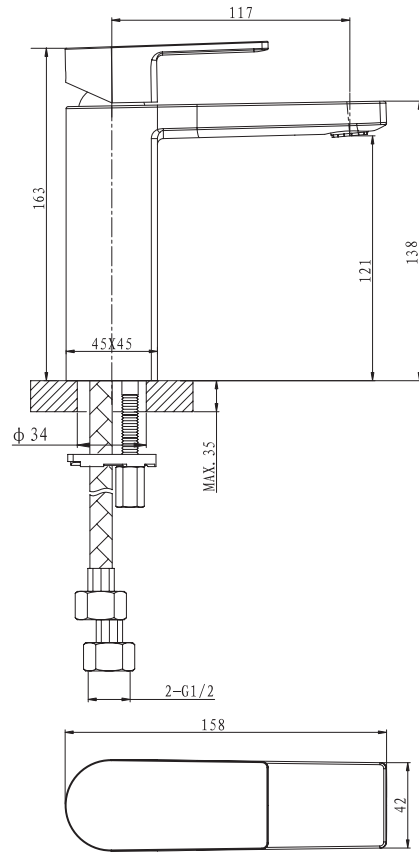

**Product Image**

**Technical Specification**

**Description**

Evoke Basin Mixer  
WELS 5 Star / 6Lpm

**BM225801** Basin Mixer - Chrome

**Additional Information**

- 35mm European Ceramic Cartridge
- Quality PEX Connection Hoses
- Superior Flow Regulator
- 15 Year Replacement Warranty\*