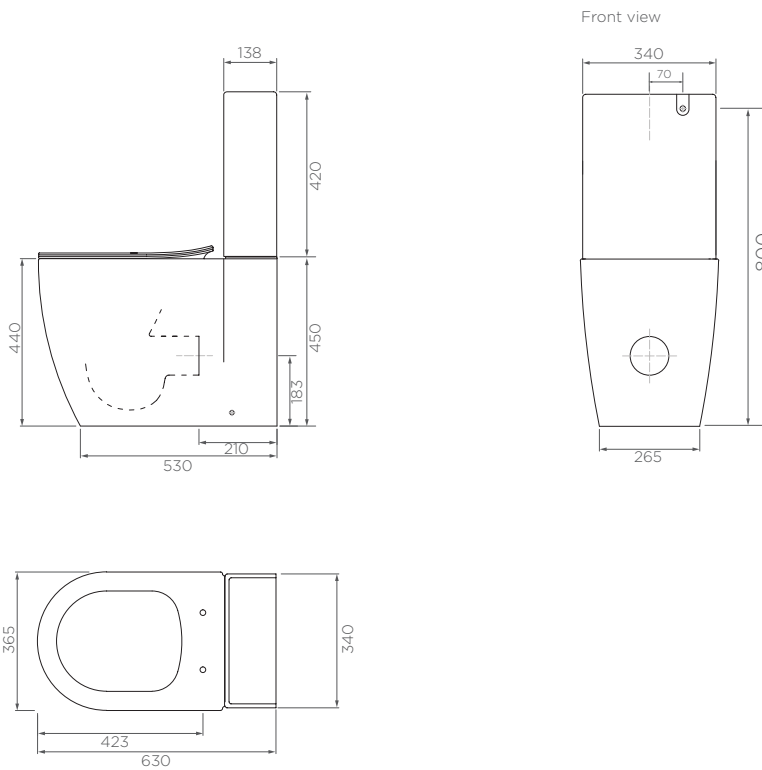

SynergiiOne Toilet Suite

SY04137

WELS: 4 stars

Litre/min: 3/4.5L

WELS License / Reg No: 1483 / L06999

Set-out: P-trap 185mm
S trap is: 80 - 200mm

Finish: White vitreous china, white flush buttons

WARRANTY
10 years