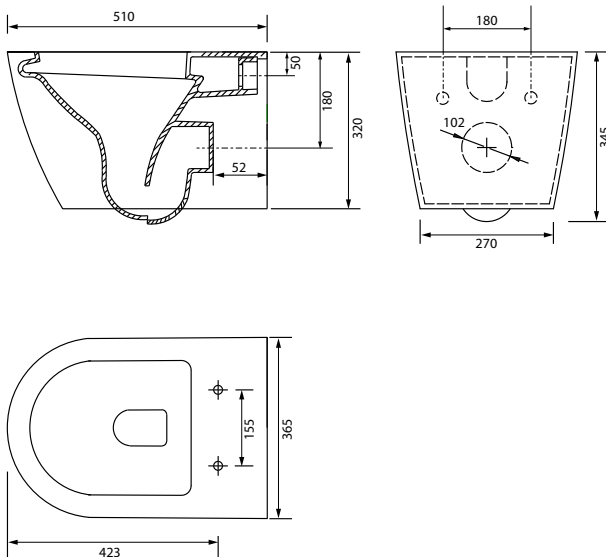

Synergii wall hung pan with slim line seat

SY04331

WELS: 4 stars - 3/4.5L

Finish: White

The Synergii wall hung pan is stylish and functional. It has a rimless bowl eliminating the conventional box rim making this toilet very hygienic and easy cleaning. It's fitted with a soft close Haro seat, so one touch and it closes gently and quietly.