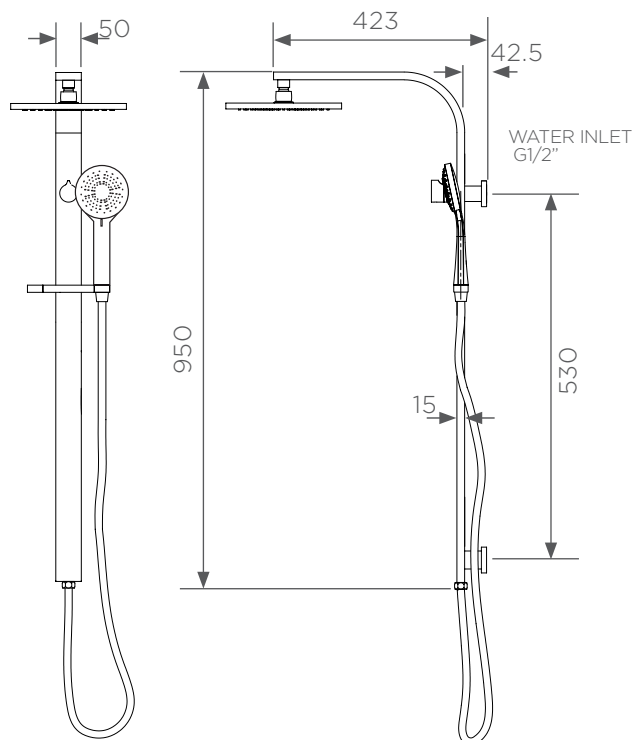

Synergii Shower Column - top diverter

SY02315

WELS: 3 star

Litre/min: 8.5L

WELS License / Reg No: 1483 / S12893

Handshower: three setting

Finishes available:

Chrome Brushed Nickel[^] (SN) Matte Black (MB)

[^] PVD finish

INFORMATION

Pressure Rating
150 - 500kPa

Hot and cold water inlet pressures should be equal.

CARE AND MAINTENANCE

- All surfaces should be frequent cleaned with a mixture of mild, pH neutral soap and warm water with a soft cloth
- Do not use abrasive clothes, scouring pads on surfaces
- Do not use harsh cleaning agents i.e. cream cleaners or citrus based cleaners (see cleaning leaflet for comprehensive list)