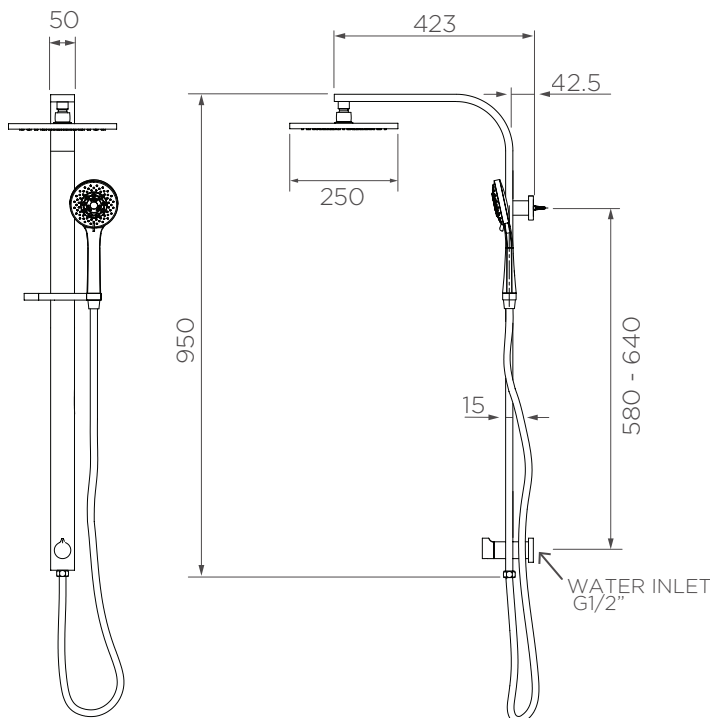

Synergii Shower Column - bottom diverter

SY02310

WELS: 3 star

Litre/min: 8.5L

WELS License / Reg No: 1483 / S12892

Handshower: three setting

Finishes available:

Chrome Brushed Nickel[^] (.SN) Matte Black (.MB) Brushed Gun Metal[^] (.GM) Brushed Brass[^] (.BB)

[^] PVD finish

INFORMATION

Pressure Rating
150 - 500kPa

Hot and cold water inlet pressures should be equal.

CARE AND MAINTENANCE

- All surfaces should be frequent cleaned with a mixture of mild, pH neutral soap and warm water with a soft cloth
- Do not use abrasive clothes, scouring pads on surfaces
- Do not use harsh cleaning agents i.e. cream cleaners or citrus based cleaners (see cleaning leaflet for comprehensive list)