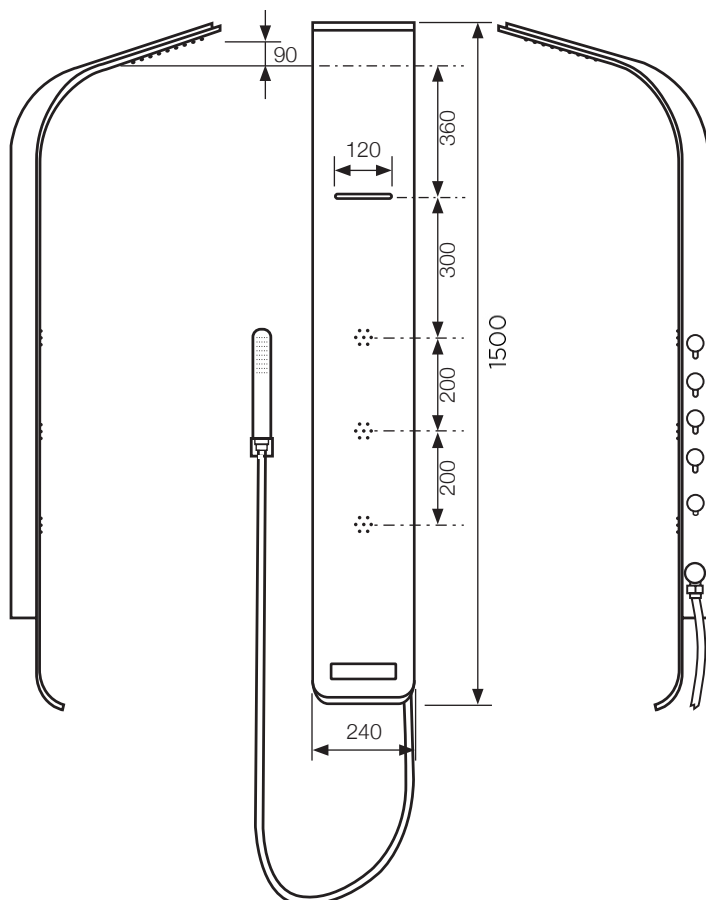

Synergii Shower Panel
- right side operation*

SY02910

WELS: 3 stars

Litres/minute: 8.5L

Weight: 8.9kg

Finish: Available in Matte White and Matte Black
 (SY02910.B)

The Synergii shower panel is created from aluminum alloy with durable stainless steel hoses and brass bodies for the body jets.

It features 4-way shower function with the options of shower head, handshower, waterfall outlet, 3 body sprays, thermostatic mixer, 4 separate stop valves for each function.

*When facing panel